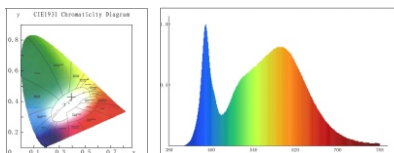

PHOTOMETRIC DATA

AU08-DL20W/W/BS