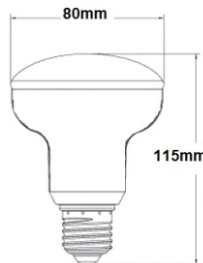

Unit:MM

Net Weight: 0.07 kg
 Outer ctn size: 600*290*210mm
 Q'ty per ctn: 100 pcs
 G.W per ctn: 7.6 kg

MODEL NUMBER	WATTAGE	LED CHIPS	LED Q'ty (pcs)	LUMENS	CCT	BEAM ANGLE	FINISH	CAP	DIMMABLE	QTY/ CARTON
BL-G50-5W-Fr-3K-E14	5W	SMD2835	12	350lm	3K	270°	FROSTED	E14	YES	50
BL-G50-5W-CI-3K-E27	5W	SMD2835	12	350lm	3K	270°	CLEAR	E27	YES	50
BL-G50-5W-CI-5K-E27	5W	SMD2835	12	380lm	5K	270°	CLEAR	E27	YES	50
BL-G50-5W-Fr-3K-E27	5W	SMD2835	12	350lm	3K	270°	FROSTED	E27	YES	50
BL-G50-5W-Fr-5K-E27	5W	SMD2835	12	380lm	5K	270°	FROSTED	E27	YES	50

Net Weight: 0.1 kg
 Outer ctn size: 515*505*296mm
 Q'ty per ctn: 50 pcs
 G.W per ctn: 6 kg

MODEL NUMBER	WATTAGE	LED CHIPS	LED Q'ty (pcs)	LUMENS	CCT	BEAM ANGLE	FINISH	CAP	DIMMABLE	QTY/ CARTON
BL-G95-12W-Fr-3K-E27	12W	SMD2835	24	900lm	3K	270°	FROSTED	E27	YES	50
BL-G95-12W-Fr-5K-E27	12W	SMD2835	24	950lm	5K	270°	FROSTED	E27	YES	50

Net Weight: 0.21 kg
 Outer ctn size: 530*530*260mm
 Q'ty per ctn: 50 pcs
 G.W per ctn: 10.6 kg

MODEL NUMBER	WATTAGE	LED CHIPS	LED Q'ty (pcs)	LUMENS	CCT	BEAM ANGLE	FINISH	CAP	DIMMABLE	QTY/ CARTON
BL-R80-10W-Fr-3K-E27	10W	SMD2835	24	750lm	3K	120°	FROSTED	E27	YES	50
BL-R80-10W-Fr-5K-E27	10W	SMD2835	24	800lm	5K	120°	FROSTED	E27	YES	50