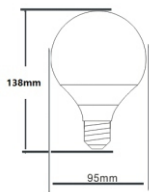

Plusrite®

LED GLOBE

RANGE

PRODUCT DETAILS

CCT 3K / 5K
Input Voltage AC200 - 240V
Light Source SMD2835
Dimmable YES
Power Factor More than 0.90

Finish Colour Clear or Frosted
Application Shopping Centre,
 Hotel and Restaurant,
 Interior Decoration, etc.
Warranty **2 Years**

Unit:MM

Net Weight: 0.07 kg
 Outer ctn size: 600*290*210mm
 Q'ty per ctn: 100 pcs
 G.W per ctn: 7.6 kg

MODEL NUMBER	WATTAGE	LED CHIPS	LED Q'ty (pcs)	LUMENS	CCT	BEAM ANGLE	FINISH	CAP	DIMMABLE	QTY/ CARTON
BL-G50-5W-Fr-3K-E14	5W	SMD2835	12	350lm	3K	270°	FROSTED	E14	YES	50
BL-G50-5W-CI-3K-E27	5W	SMD2835	12	350lm	3K	270°	CLEAR	E27	YES	50
BL-G50-5W-CI-5K-E27	5W	SMD2835	12	380lm	5K	270°	CLEAR	E27	YES	50
BL-G50-5W-Fr-3K-E27	5W	SMD2835	12	350lm	3K	270°	FROSTED	E27	YES	50
BL-G50-5W-Fr-5K-E27	5W	SMD2835	12	380lm	5K	270°	FROSTED	E27	YES	50

Net Weight: 0.1 kg
 Outer ctn size: 515*505*296mm
 Q'ty per ctn: 50 pcs
 G.W per ctn: 6 kg

MODEL NUMBER	WATTAGE	LED CHIPS	LED Q'ty (pcs)	LUMENS	CCT	BEAM ANGLE	FINISH	CAP	DIMMABLE	QTY/ CARTON
BL-G95-12W-Fr-3K-E27	12W	SMD2835	24	900lm	3K	270°	FROSTED	E27	YES	50
BL-G95-12W-Fr-5K-E27	12W	SMD2835	24	950lm	5K	270°	FROSTED	E27	YES	50

Net Weight: 0.21 kg
 Outer ctn size: 530*530*260mm
 Q'ty per ctn: 50 pcs
 G.W per ctn: 10.6 kg

MODEL NUMBER	WATTAGE	LED CHIPS	LED Q'ty (pcs)	LUMENS	CCT	BEAM ANGLE	FINISH	CAP	DIMMABLE	QTY/ CARTON
BL-R80-10W-Fr-3K-E27	10W	SMD2835	24	750lm	3K	120°	FROSTED	E27	YES	50
BL-R80-10W-Fr-5K-E27	10W	SMD2835	24	800lm	5K	120°	FROSTED	E27	YES	50