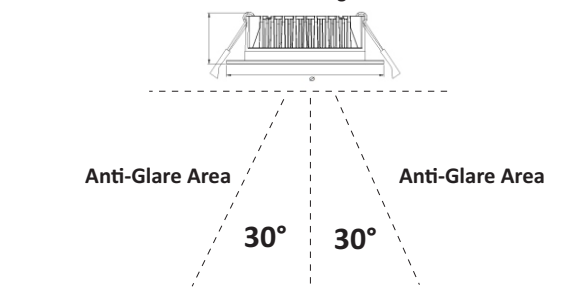

#### Anti-Glare Downlight

Looking at downlight at a 30° angle or more  
There is no glare.