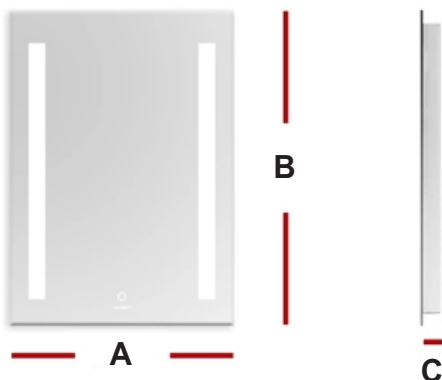

Plusrite®

LED MIRROR LIGHT RANGE

PRODUCT DETAILS

ST-GJ045070

ST-GJ075070

ST-GJ105070

Key Features

- Anti-Fog frameless LED mirror light
- On/off by touching power button
- Bathroom-safe
- Energy-saving
- Wall mounted
- Wall mounting accessories included
- 3K 4K 5K colour changeable, three dimming levels of different brightness with 30% 60% 100% lumen output. (Except MC-004-5070 and MC-006-6090)

MC-004-5070

MC-006-6090

Applications

- Living room, Bathroom, Hotels etc.

MODEL NUMBER	Type	Wattage	Materials	LED CHIPS	Voltage (V)	LUMENS	CCT	IP RATING	CRI	DIMMABLE	Warranty
ST-GJ045070	LED Mirror Light	14W	Glass	SMD2835	220~240v	1400lm	3K 4K 5K	IP44	> 80	Yes	3 year
ST-GJ075070	LED Mirror Light	14W	Glass	SMD2835	220~240v	1400lm	3K 4K 5K	IP44	> 80	Yes	3 year
ST-GJ105070	LED Mirror Light	14W	Glass	SMD2835	220~240v	1400lm	3K 4K 5K	IP44	> 80	Yes	3 year
MC-004-5070	LED Mirror Light+Cabinet	11W	Glass	SMD2835	220~240v	1100lm	4K	IP44	> 80	No	3 year
MC-006-6090	LED Mirror Light+Cabinet	21W	Glass	SMD2835	220~240v	2100lm	4K	IP44	> 80	No	3 year

Product Dimension: (mm)

	A	B	C
ST-GJ045070	450mm	700mm	30mm
ST-GJ075070	750mm	700mm	30mm
ST-GJ105070	1050mm	700mm	30mm
MC-004-5070	500mm	700mm	130mm
MC-006-6090	900mm	600mm	130mm

PACKING DETAILS:

Product:	ST-GJ045070 ST-GJ075070 ST-GJ105070 MC-004-5070 MC-006-6090
Net Weight:	5.60kg / 8.40kg / 11.00kg 13.50kg / 16.2kg
Outer ctn size:	510x760x55mm 810x760x55mm 1110x760x55mm 560x760x195mm 660x960x195mm
Q'ty per ctn:	1 pc
G.W per ctn:	6.40kg / 9.60kg / 12.70kg 15.00kg / 18.00kg