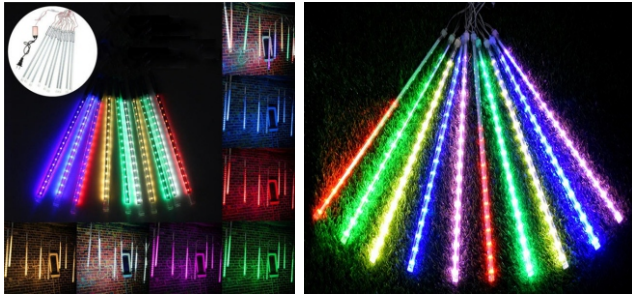

PRODUCT DETAILS

T12-500MM-RGB

LED Meteor Shower String Lights Rain Drop String Xmas RGB Lights

- Meteor shower effect, romantic aesthetic
- Tube diameter: 12mm
- Tube quantity: 10 pcs/set, Tube length: 50cm
- Led quantity: 540pcs, Colour: RGB
- The cable length between each tube is 300mm.
- The total cable length of the set is about 3 meters.
- Power: 8W, Input Voltage : AC85-265 V
- Low power consumption, energy saving
- Material: PVC tube, LED SMD2835
- Come with Flex and Plug, LED light driver.
- IP65 Waterproof for outdoor use, the driver and Flex and plug must be kept away from damp areas.
- 20 Sets/Carton, 8 Kgs/Carton, 71cmx24cmx19cm

Perfect for indoor and outdoor parties, Christmas and special events, weddings and any other event where you want some sparkle, also perfect for decorating the trees outdoor.