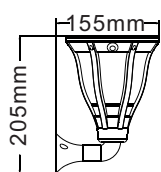

PRODUCT DETAILS