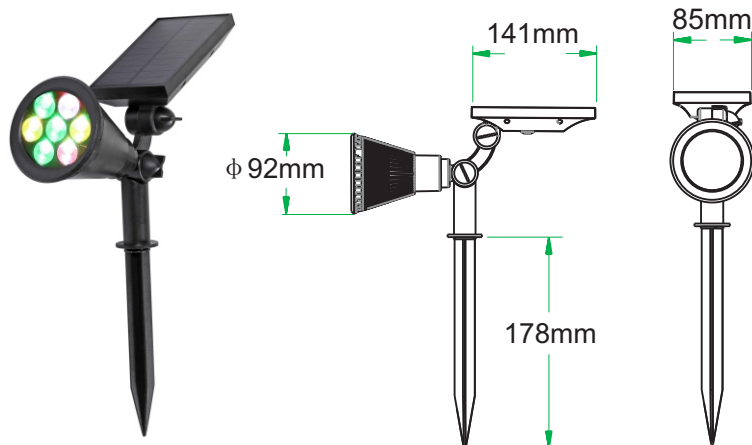

PRODUCT DETAILS

Key Features

- 7W RGB Solar LED Garden RGB light
- No AC power cables, no electrical charges
- Polycrystalline Solar panel
- Lithium battery
- Build-in dusk to dawn sensor
- RGB colour change through the button

PACKING DETAILS:

Product: **PLS-GL7W-RGB**

Net Weight: 0.40 kg

Outer ctn size: 750*400*520mm

Q'ty per ctn: 50 pc

G.W per ctn: 22.00 kg

PLS-GL7W-RGB

MODEL NUMBER	Wattage	Materials	LED CHIPS	LED Q'ty (pcs)	LUMENS	CCT	Solar Panel	Battery	Charging Time	Discharging Time	CRI	DIMMABLE	Warranty
PLS-GL7W-RGB	7W	ABS	RGB	7	N/A	RGB	5.5V 3W	3.7V 2AH	4-6 Hours	8-10 Hours	> 80	No	2 years