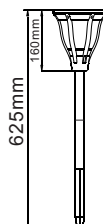

PRODUCT DETAILS