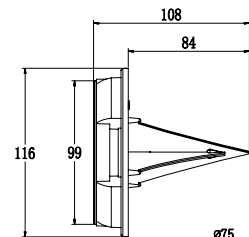

PRODUCT DETAILS

Key Features

- 2W Solar LED Garden light
- No AC power cables, no electrical charges
- Polycrystalline Solar panel
- Lithium battery
- Build-in dusk to dawn sensor

Unit: MM