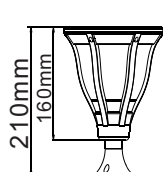

PRODUCT DETAILS