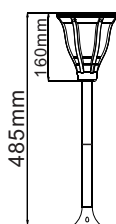

PRODUCT DETAILS